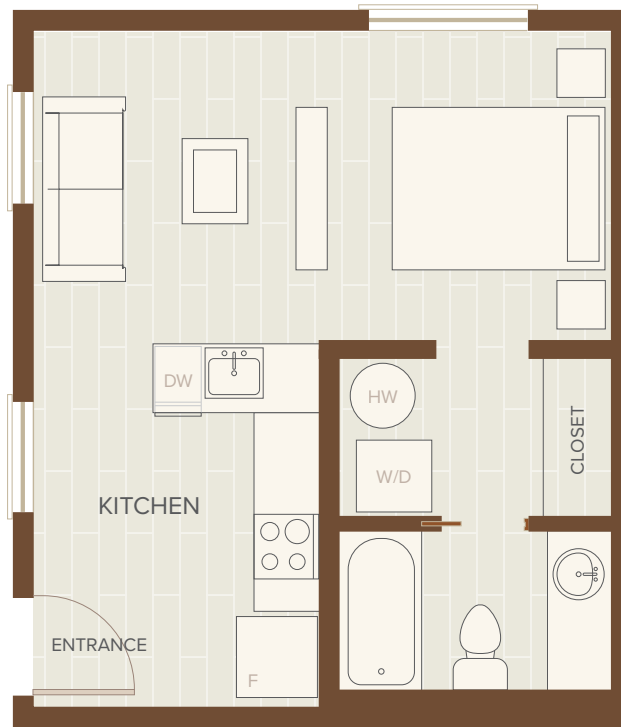

# The Penny on Craigflower

## SUITE 102

### Smartly designed studio suite

Interior living space: 395 sq. ft.

- Quality built, beautifully finished boutique apartment in a walkable neighbourhood close to the Gorge, water-front parks and a short bike ride to downtown
- Air conditioned and energy efficient construction with triple glazed windows for a comfortable, quieter home
- Nine-foot ceilings, with many windows and lots of natural light
- Designer-chosen cabinetry and finishings, stainless steel appliances and in-suite laundry